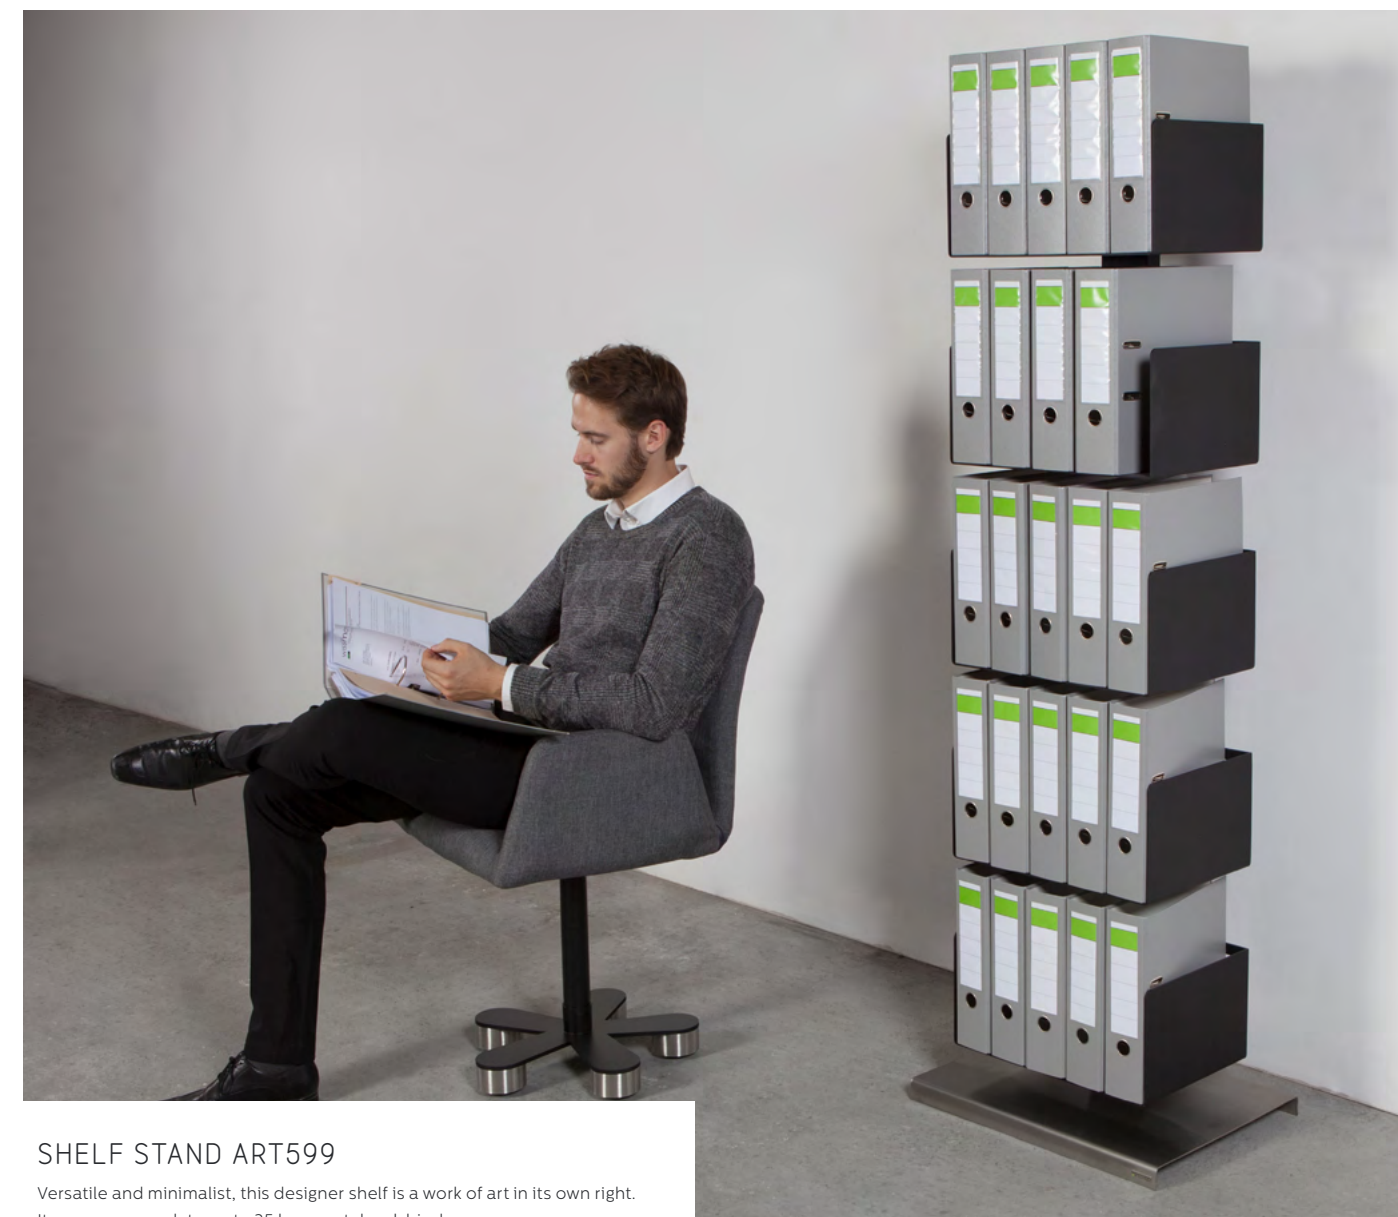

OPTIONS

- > various RAL colors

> art 598-w