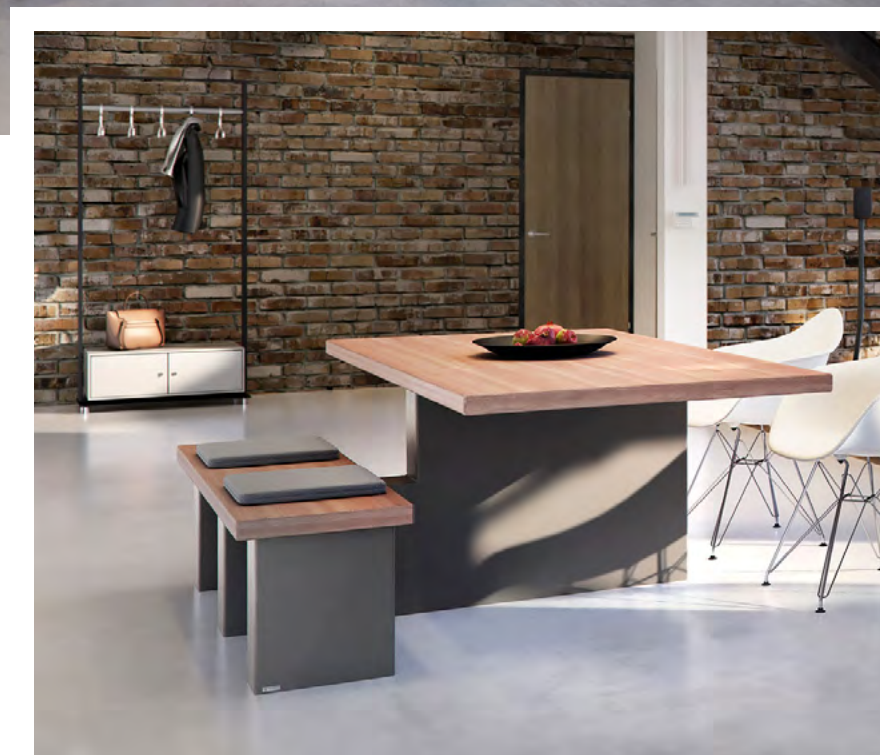

OPTIONS

- > various RAL colors
- > various types of wood
- > dimensions to customer specification

TABLE DOP ART615

2 in 1 – table and bench as one unit.

FEATURES AND BENEFITS

- > very stable design
- > high-quality and sustainable materials ensure maximum quality
- > design and production "Handmade in Germany" with an everlasting lifespan
- > high-quality and durable powder coating