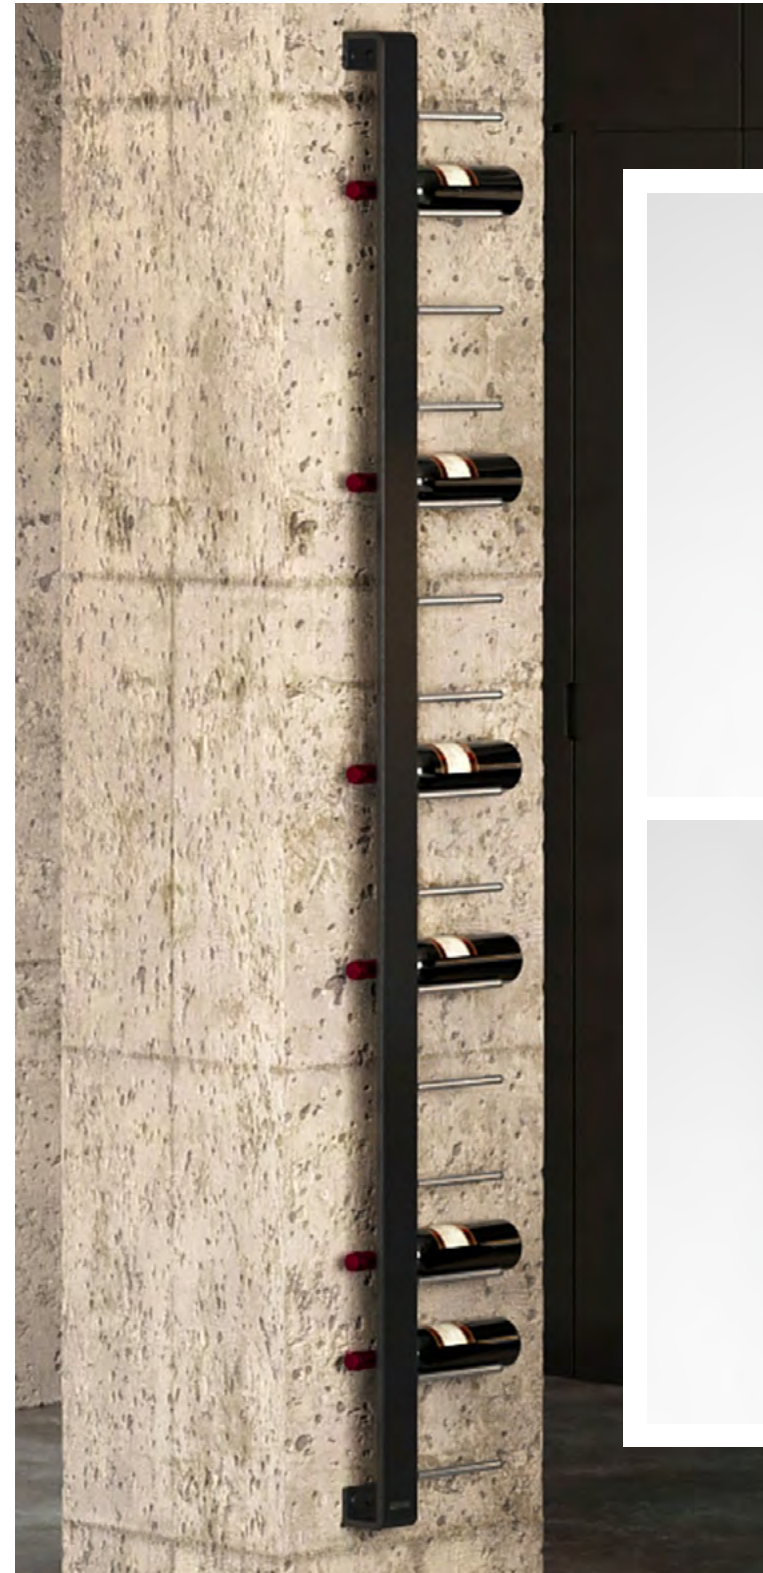

OPTIONS

- > various RAL colors