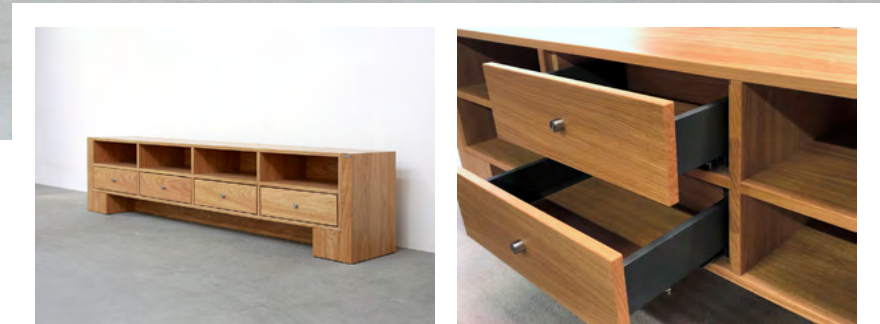

> art119

SIDEBOARD ART119/122

A product that adapts deftly to your wishes – whether you need 6 or 8 compartments, 2 or 8 drawers or a model with a TV swivel arm...this is the answer!
Special: cable openings on the back of the compartments and concealed storage space on the back for cables and multiple sockets