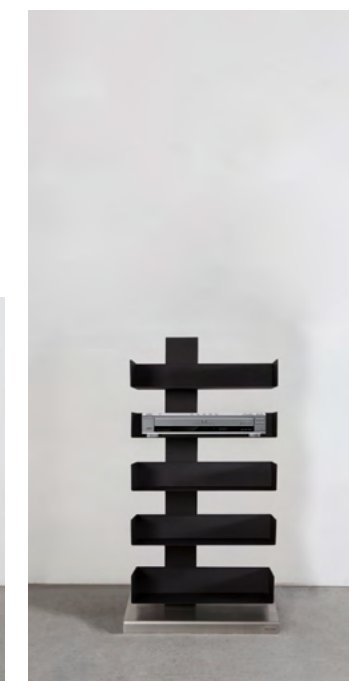

OPTIONS

- > various RAL colors
- > available as shelf or as hifi-rack