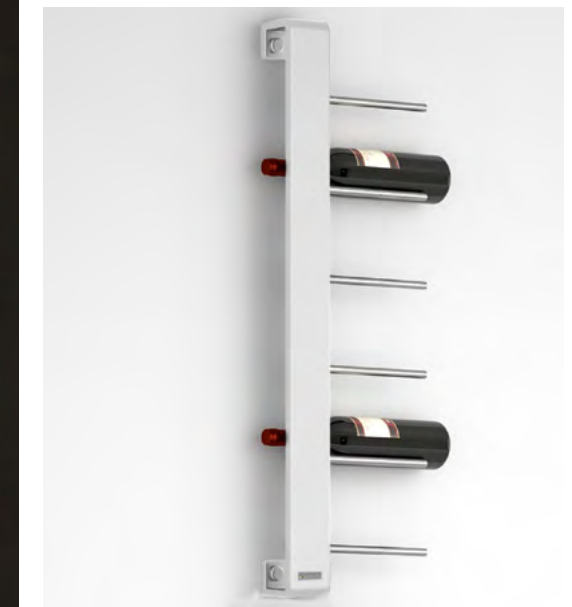

OPTIONS

- > various RAL colors