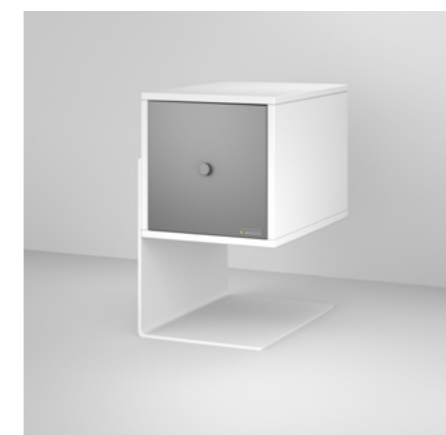

BEDSIDE TABLE ART 319-NT

Drawers with cushioned end closure.

DIMENSIONS (H X W X B)

- > body: 25 x 25 x 35 cm
- > total height: 40 cm

MATERIAL

- > corpus wood veneer or satin finished surfaces
- > powder-coated steel leg

OPTIONS

- > front in wood, slate look, smooth lacquered or stainless steel
- > various RAL colors