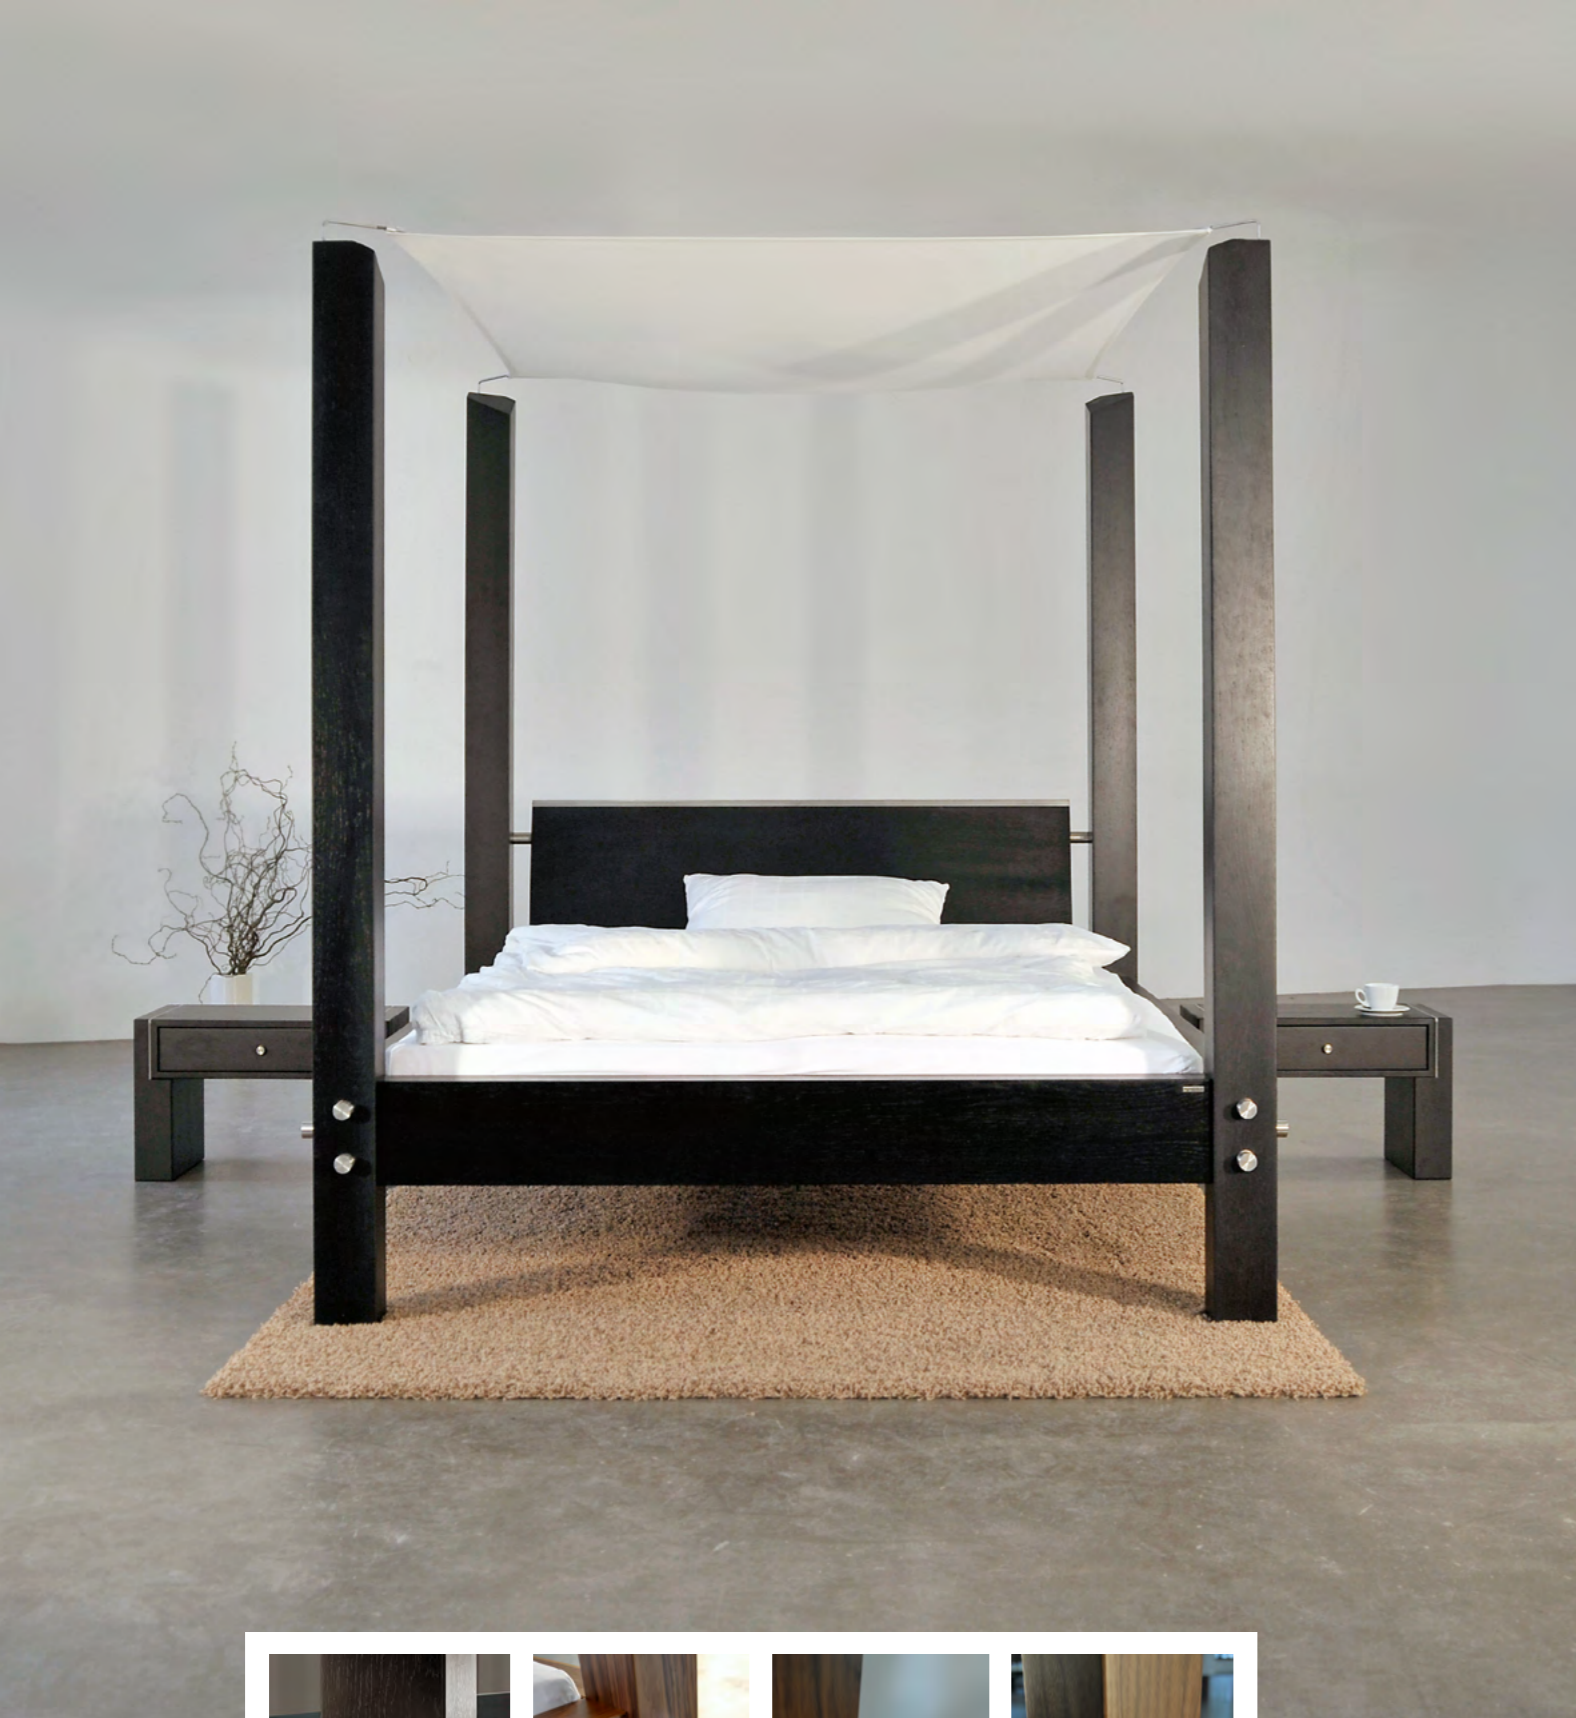

CANOPY BED LOFT ART317

A sumptuously cozy four-poster canopy bed. The harmonious blend of woods, brushed stainless steel and light-colored textiles create a dreamlike atmosphere in your bedroom.

FEATURES AND BENEFITS

- > real wood veneer
- > high-quality and sustainable materials ensure maximum quality
- > very stable design and production "Handmade in Germany"

DIMENSIONS (H X W X D)

- > height 210 cm (82,7") x 140/160/180/200 x 200cm
- > Queen, King size etc.
- > extra-large sizes up to 220 cm available
- > legs, 12 x 12 cm (4,7" x 4,7")
- > height of the frame 48 cm

MATERIAL

- > wood or painted finish
- > finely brushed stainless steel

OPTIONS

- > headboard with or without stainless steel trim
- > flush or raised stainless steel bolt fittings to hold the bed together
- > headboard height, 50 cm or 60 cm (19,7" or 23,6")
- > various RAL colors
- > various kind of wood

BEDSIDE TABLE ART317-NT

To complete the bed collection, wissmann raumbjekte offers a choice of night tables with drawers (slow motion closing mechanism). Filigree appliques in stainless steel accentuate the impressive appearance of this piece.

DIMENSIONS (H X W X D)

- > 16,5"/19,7" x 26" x 13,8" (42/50 x 66 x 35 cm)

MATERIAL

- > different types of wood or painted surfaces
- > finely brushed stainless steel

OPTIONS

- > different heights
- > different colours