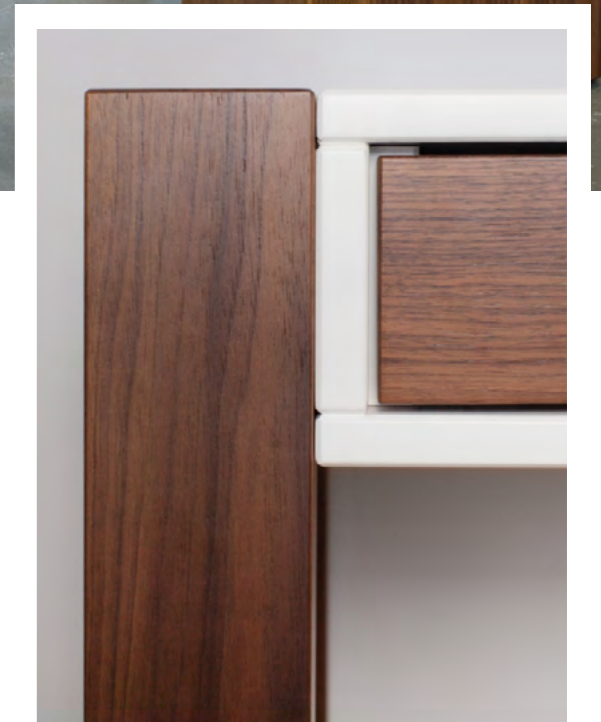

QUALITY WITHOUT COMPROMISE

DRESSER LOFT ART341

This piece makes an especially ideal match with the four-poster bed loft art 317.

FEATURES AND BENEFITS

- > real wood veneer
- > high-quality and sustainable materials ensure maximum quality
- > very stable design and production "Handmade in Germany"
- > drawers with softclose system

DIMENSIONS (H X W X D)

- > double dresser (6 drawers) 38,5" x 98,4" x 21,7" (98 x 250 x 55 cm)
- > single dresser (3 drawers) 38,5" x 55,1" x 21,7" (98 x 140 x 55 cm)

MATERIAL

- > wood or painted surfaces
- > finely brushed stainless steel

OPTIONS

- > 2 doors instead of 3 drawers (4 doors instead of 6 drawers)
- > legs: 2 plates (2" thick) instead of 4 legs
- > various RAL colors
- > various types of wood

Details at www.wissmann-raumobjekte.de

MAKE-UP TABLE ART 343

The piece for completing the bedroom suite. Exceptional!

DIMENSIONS (H X W X D)

- > 28,7" x 45,3" x 16,9" (73 x 115 x 43 cm)

MATERIAL

- > wood or painted surfaces
- > incl. mirror with wooden frame

OPTIONS

- > various RAL colors
- > various types of wood