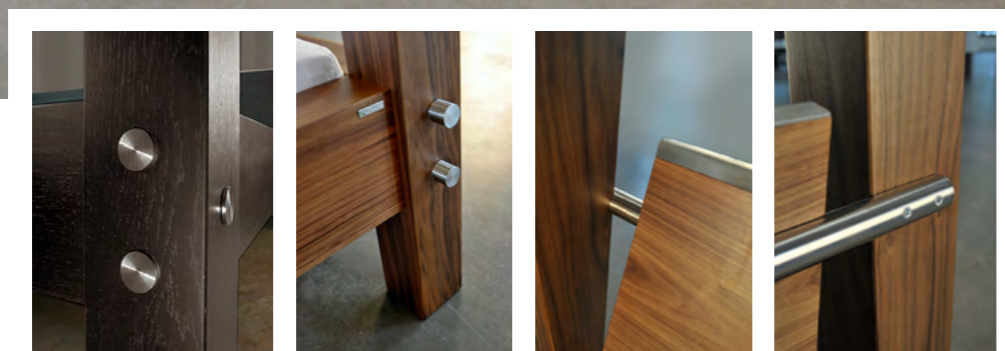

CANOPY BED LOFT ART317

A sumptuously cozy four-poster canopy bed. The harmonious blend of woods, brushed stainless steel and light-colored textiles create a dreamlike atmosphere in your bedroom.

FEATURES AND BENEFITS

- > real wood veneer
- > high-quality and sustainable materials ensure maximum quality
- > very stable design and production "Handmade in Germany"

DIMENSIONS (H X W X D)

- > height 210 cm (82,7") x 140/160/180/200 x 200cm
- > Queen, King size etc.
- > extra-large sizes up to 220 cm available
- > legs, 12 x 12 cm (4,7" x 4,7")
- > height of the frame 48 cm

MATERIAL

- > wood or painted finish
- > finely brushed stainless steel

OPTIONS

- > headboard with or without stainless steel trim
- > flush or raised stainless steel bolt fittings to hold the bed together
- > headboard height, 50 cm or 60 cm (19,7" or 23,6")
- > various RAL colors
- > various kind of wood

BEDSIDE TABLE ART317-NT

To complete the bed collection, wissmann raumbjekte offers a choice of night tables with drawers (slow motion closing mechanism). Filigree appliques in stainless steel accentuate the impressive appearance of this piece.

DIMENSIONS (H X W X D)

- > 16,5"/19,7" x 26" x 13,8" (42/50 x 66 x 35 cm)

MATERIAL

- > different types of wood or painted surfaces
- > finely brushed stainless steel

OPTIONS

- > different heights
- > different colours